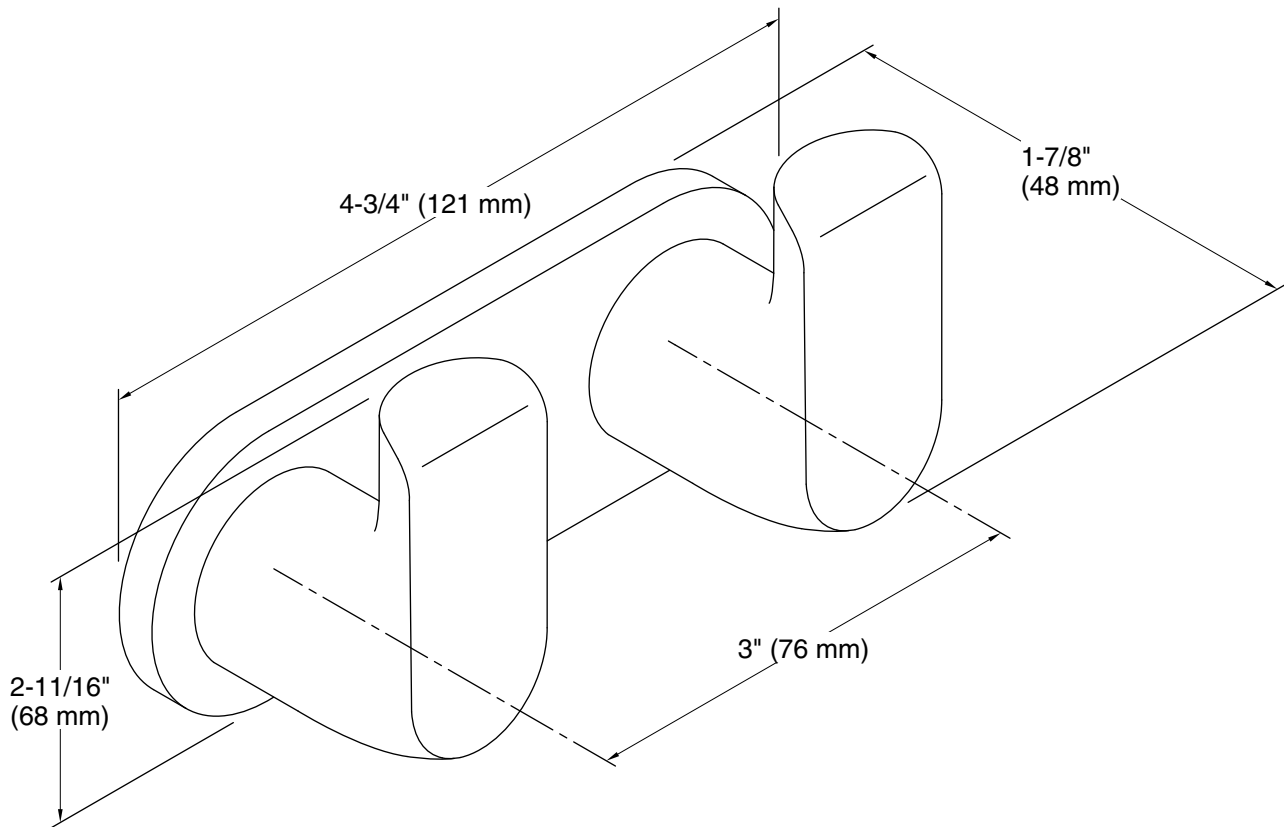

Technical Information

All product dimensions are nominal.

Material: Zinc

Notes

Install this product according to the installation instructions.

CAUTION: Risk of personal injury. Do not install these products in any area where they are likely to be used inadvertently as a grab bar or support bar. These products are not designed or intended for use as a grab bar or support bar.